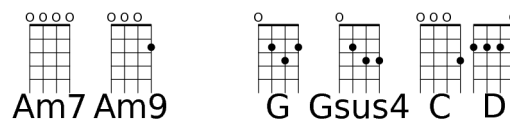

# It Must Be Love

Labi Siffre/Madness

[Am7] I never [Am9] thought I'd miss you  
[Am7] half as [Am9] much as I

[G] Do [Gsus4]///

[G]/// | [C]//[D]

[Am7] And I never [Am9] thought I'd feel this  
[Am7] way, the way I [Am9] feel about

[G] You [Gsus4]///

[G]/// | [C]//[D]

[Em] As soon as I [A7] wake up, every  
[Dm] night, every [E7] day

[Am/C] I know that it's [Caug] you I need, to

[C] take the blues away [D]

[G] It must be [Gmaj7] love, [Em7] love, [C] love [D]

*(chorus)*

*(interlude - verse)*

[Em] As soon as I [A7] wake up, every [Dm] night, every [E7] day

[Am/C] I know that it's [Caug] you I need, to [C] take the blues away [D]

[G] It must be [Gmaj7] love, [Em7] love, [C] love [D]

[G] It must be [Gmaj7] love, [Em7] love, [C] love [D]

[Am7] [Bm7] [Am/C]

[G] It must be [Gmaj7] love, [Em7] love, [C] love [D]

[G] It must be [Gmaj7] love, [Em7] love, [C] love [D]

[G] It must be [Gmaj7] love, [Em7] love, [C] love [D]