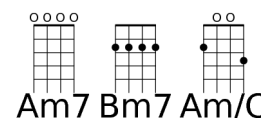

[Em] I've got to be [A7] near you, every [Dm] night, every [E7] day

[Am/C] I couldn't [Caug] be happy [C] any other way [D]

(chorus)

(interlude - verse)

[Em] As soon as I [A7] wake up, every [Dm] night, every [E7] day

[Am/C] I know that it's [Caug] you I need, to [C] take the blues away [D]

[G] It must be [Gmaj7] love, [Em7] love, [C] love [D]

[G] It must be [Gmaj7] love, [Em7] love, [C] love [D]

[Am7] [Bm7] [Am/C]

[G] It must be [Gmaj7] love, [Em7] love, [C] love [D]

[G] It must be [Gmaj7] love, [Em7] love, [C] love [D]

[G] It must be [Gmaj7] love, [Em7] love, [C] love [D]

[G] It must be [Gmaj7] love, [Em7] love, [C] love [D]

[Am7] [Bm7] [Am/C]