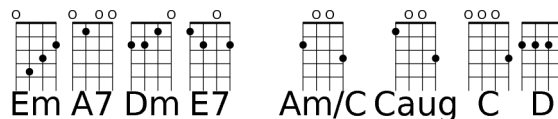

# It Must Be Love

Labi Siffre/Madness

[Am7] I never [Am9] thought I'd miss you  
[Am7] half as [Am9] much as I

[G] Do [Gsus4]///

[G]/// | [C]//[D]

[Am7] And I never [Am9] thought I'd feel this  
[Am7] way, the way I [Am9] feel about

[G] You [Gsus4]///

[G]/// | [C]//[D]

[Em] As soon as I [A7] wake up, every  
[Dm] night, every [E7] day

[Am/C] I know that it's [Caug] you I need, to

[C] take the blues away [D]

[G] It must be [Gmaj7] love, [Em7] love, [C] love [D]

*(chorus)*

*(interlude - verse)*

[Em] As soon as I [A7] wake up, every [Dm] night, every [E7] day

[Am/C] I know that it's [Caug] you I need, to [C] take the blues away [D]

[G] It must be [Gmaj7] love, [Em7] love, [C] love [D]

[G] It must be [Gmaj7] love, [Em7] love, [C] love [D]

[Am7] [Bm7] [Am/C]

[G] It must be [Gmaj7] love, [Em7] love, [C] love [D]

[G] It must be [Gmaj7] love, [Em7] love, [C] love [D]

[G] It must be [Gmaj7] love, [Em7] love, [C] love [D]