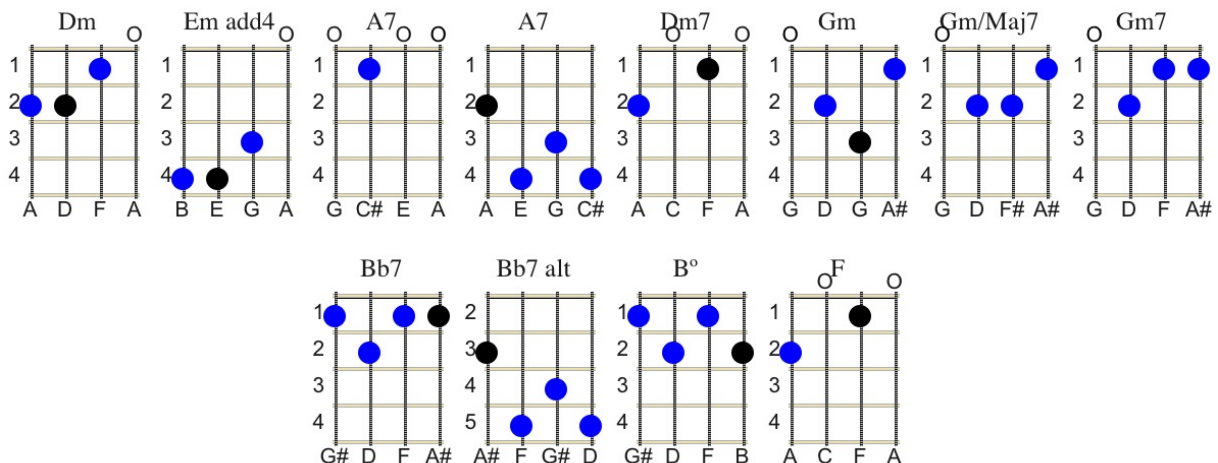

Summertime

arr. Peter McDonald

Note: [Em*]=[Em add4], [Gm*]=[Gm/Maj7]

2 beats on each chord unless marked, e.g. [A7]⁴

Intro: [Dm]² [Em*]² [Dm]² [A7]² x 2

Summer-[Dm]time [Em*] [Dm] and the
[A7]Livin' is [Dm]ea-[Em*]sy [Dm] [Dm7]
Fish are [Gm]jumpin' [Gm*] [Gm7]and the
[Bb7]Cotton is [A7]⁴high [Bb7] [A7]
Your daddy's [Dm]rich [Em*] [Dm] and your
[A7]Mamma's good [Dm]loo-[Em*]kin' [Dm] [B°]so
[F]hush little [Dm]baby,
[Bb7]Don't [A7]you [Dm]cry. [Em*] [Dm] [A7]

Repeat 1st verse, finish on [Dm]

Summertime — George Gershwin

16

Summer(**Am**)time... (**E7**)and the livin' is (**Am**)easy.
Fish are (**Dm**)jumpin'... and the cotton is (**E7**)high.
Your daddy's (**Am**)rich... and your(**E7**) mamma's good (**Am**)lookin',
So (**C**)hush little (**Am**)baby, (**E7**)don't you (**Am**)cry.

(**Am**)One of these mornings(**E7**),
You're going to rise up (**Am**)singing.
Then you'll (**Dm**)spread your wings,
And you'll take to the (**E7**)sky.
But till (**Am**)that morning, (**E7**)
There's a' nothing can(**Am**) harm you,
With (**C**)daddy and (**Am**)mamma
(**E7**)Standing (**Am**)by.