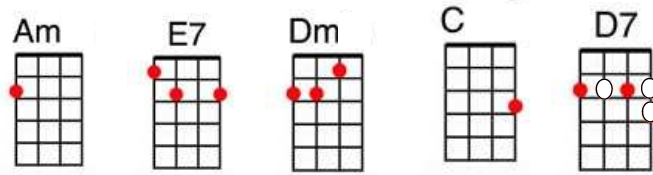

Summertime

arr. Peter McDonald

Note: [Em*]=[Em add4], [Gm*]=[Gm/Maj7]

2 beats on each chord unless marked, e.g. [A7]⁴

Intro: [Dm]² [Em*]² [Dm]² [A7]² x 2

Summer-[Dm]time [Em*] [Dm] and the
[A7]Livin' is [Dm]ea-[Em*]sy [Dm] [Dm7]
Fish are [Gm]jumpin' [Gm*] [Gm7]and the
[Bb7]Cotton is [A7]⁴high [Bb7] [A7]
Your daddy's [Dm]rich [Em*] [Dm] and your
[A7]Mamma's good [Dm]loo-[Em*]kin' [Dm] [B°]so
[F]hush little [Dm]baby,
[Bb7]Don't [A7]you [Dm]cry. [Em*] [Dm] [A7]

One of these [Dm]mornings [Em*] [Dm]you're going to
[A7]Rise up [Dm]singing [Em*] [Dm] [Dm7]
You're going to [Gm]spread your [Gm*]wings [Gm7]and
[Bb7]Take to the [A7]⁴sky [Bb7] [A7]
But 'till that [Dm]morning [Em*] [Dm] there's
[A7]Nothing can [Dm]harm [Em*]you [Dm] [B°]with
[F]Daddy and [Dm]Mamma,
[Bb7]Stan-[A7]ding [Dm]by. [Em*] [Dm] [A7]

Repeat 1st verse, finish on [Dm]

Summertime — George Gershwin

16

Summer(**Am**)time... (**E7**)and the livin' is (**Am**)easy.
Fish are (**Dm**)jumpin'... and the cotton is (**E7**)high.
Your daddy's (**Am**)rich... and your(**E7**) mamma's good (**Am**)lookin',
So (**C**)hush little (**Am**)baby, (**E7**)don't you (**Am**)cry.

(**Am**)One of these mornings(**E7**),
You're going to rise up (**Am**)singing.
Then you'll (**Dm**)spread your wings,
And you'll take to the (**E7**)sky.
But till (**Am**)that morning, (**E7**)
There's a' nothing can(**Am**) harm you,
With (**C**)daddy and (**Am**)mamma
(**E7**)Standing (**Am**)by.