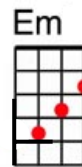

Blue Christmas – Hayes&Johnson

I'll have a (D) blue Christmas (A) without you,
 I'll be so blue just (A7) thinking (D) about you. (D7)
 Decor-(D)-ations of (D7) red on a (G) green Christmas tree, (Em)
 (E7) Won't be the same dear, if (A) you're not here with (A7) me.

And when those (D) blue snowflakes start (A) fallin',
 That's when those blue (A7) memories start (D) callin' (D7)
 You'll be (D) doin' (D7) all right with your (G) Christmas of (Em) white
 But (A) I'll have a blue, blue, blue, blue (D) Christmas. (A)

(D) Mmm mm mm mm (D) Mmm mm mm mm
 (A) Mmm mm mm mm (A) Mmm mm mm mm
 (A7) Mmm mm mm mm (A7) Mmm mm mm mm
 (D) Mmm mm mm mm mm mm

You'll be (D) doin' (D7) all right with your (G) Christmas of (Em) white
 But (A) I'll have a blue, blue, blue, blue (D) Christmas. (A)