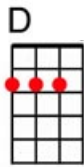

Blue Christmas – Hayes&Johnson

I'll have a (D) blue Christmas (A) without you,
 I'll be so blue just (A7) thinking (D) about you. (D7)
 Decor-(D)-ations of (D7) red on a (G) green Christmas tree, (Em)
 (E7) Won't be the same dear, if (A) you're not here with (A7) me.

And when those (D) blue snowflakes start (A) fallin',
 That's when those blue (A7) memories start (D) callin' (D7)
 You'll be (D) doin' (D7) all right with your (G) Christmas of (Em) white
 But (A) I'll have a blue, blue, blue, blue (D) Christmas. (A)

(D) Mmm mm mm mm (D) Mmm mm mm mm
 (A) Mmm mm mm mm (A) Mmm mm mm mm
 (A7) Mmm mm mm mm (A7) Mmm mm mm mm
 (D) Mmm mm mm mm mm mm

You'll be (D) doin' (D7) all right with your (G) Christmas of (Em) white
 But (A) I'll have a blue, blue, blue, blue (D) Christmas. (A)