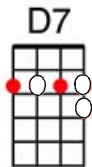

Blue Christmas – Hayes&Johnson

I'll have a (D) blue Christmas (A) without you,
 I'll be so blue just (A7) thinking (D) about you. (D7)
 Decor-(D)-ations of (D7) red on a (G) green Christmas tree, (Em)
 (E7) Won't be the same dear, if (A) you're not here with (A7) me.

And when those (D) blue snowflakes start (A) fallin',
 That's when those blue (A7) memories start (D) callin' (D7)
 You'll be (D) doin' (D7) all right with your (G) Christmas of (Em) white
 But (A) I'll have a blue, blue, blue, blue (D) Christmas. (A)

(D) Mmm mm mm mm (D) Mmm mm mm mm
 (A) Mmm mm mm mm (A) Mmm mm mm mm
 (A7) Mmm mm mm mm (A7) Mmm mm mm mm
 (D) Mmm mm mm mm mm mm

You'll be (D) doin' (D7) all right with your (G) Christmas of (Em) white
 But (A) I'll have a blue, blue, blue, blue (D) Christmas. (A)