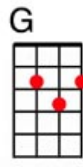

Blue Christmas – Hayes&Johnson

I'll have a (D) blue Christmas (A) without you,
 I'll be so blue just (A7) thinking (D) about you. (D7)
 Decor-(D)-ations of (D7) red on a (G) green Christmas tree, (Em)
 (E7) Won't be the same dear, if (A) you're not here with (A7) me.

And when those (D) blue snowflakes start (A) fallin',
 That's when those blue (A7) memories start (D) callin' (D7)
 You'll be (D) doin' (D7) all right with your (G) Christmas of (Em) white
 But (A) I'll have a blue, blue, blue, blue (D) Christmas. (A)

(D) Mmm mm mm mm (D) Mmm mm mm mm
 (A) Mmm mm mm mm (A) Mmm mm mm mm
 (A7) Mmm mm mm mm (A7) Mmm mm mm mm
 (D) Mmm mm mm mm mm mm

You'll be (D) doin' (D7) all right with your (G) Christmas of (Em) white
 But (A) I'll have a blue, blue, blue, blue (D) Christmas. (A)