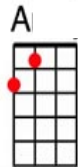

Blue Christmas – Hayes&Johnson

I'll have a (D) blue Christmas (A) without you,
 I'll be so blue just (A7) thinking (D) about you. (D7)
 Decor-(D)-ations of (D7) red on a (G) green Christmas tree, (Em)
 (E7) Won't be the same dear, if (A) you're not here with (A7) me.

And when those (D) blue snowflakes start (A) fallin',
 That's when those blue (A7) memories start (D) callin' (D7)
 You'll be (D) doin' (D7) all right with your (G) Christmas of (Em) white
 But (A) I'll have a blue, blue, blue, blue (D) Christmas. (A)