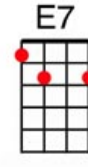

Blue Christmas – Hayes&Johnson

I'll have a (D) blue Christmas (A) without you,
 I'll be so blue just (A7) thinking (D) about you. (D7)
 Decor-(D)-ations of (D7) red on a (G) green Christmas tree, (Em)
 (E7) Won't be the same dear, if (A) you're not here with (A7) me.

And when those (D) blue snowflakes start (A) fallin',
 That's when those blue (A7) memories start (D) callin' (D7)
 You'll be (D) doin' (D7) all right with your (G) Christmas of (Em) white
 But (A) I'll have a blue, blue, blue, blue (D) Christmas. (A)

(D) Mmm mm mm mm (D) Mmm mm mm mm
 (A) Mmm mm mm mm (A) Mmm mm mm mm
 (A7) Mmm mm mm mm (A7) Mmm mm mm mm
 (D) Mmm mm mm mm mm mm

You'll be (D) doin' (D7) all right with your (G) Christmas of (Em) white
 But (A) I'll have a blue, blue, blue, blue (D) Christmas. (A)